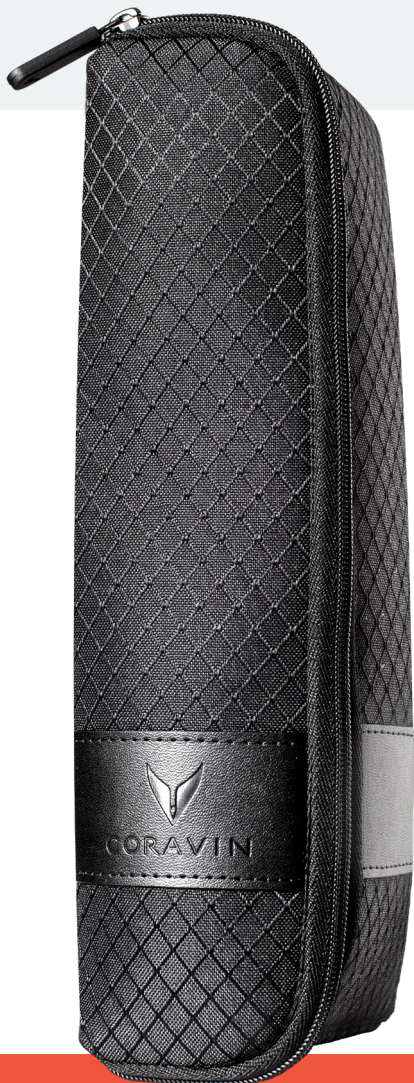

SmartClamps™ Carry Case

Durable, stylish, and compact, the SmartClamps Carry Case is a convenient way to bring your Coravin Model Three, Model Five, Model Six, or Model Eleven Wine Preservation System from place to place.

The soft-lined Carry Case is compact for easy transport. Inside of the Carry Case, there are pockets that allow you to hold two Coravin Pure Capsules or one Coravin Pure Capsule and one Coravin Aerator.

At Home or
On the Go

Durable and Stylish

Travel in style with the SmartClamps Carry Case, designed with an elegant cross-hatch pattern and delicately embossed Coravin logo.

Bring Coravin Anywhere

The Carry Case is a convenient way to carry your Coravin System and accessories from place to place.

Stylish Design

The Carry Case is designed with an elegant cross-hatch pattern and delicately embossed Coravin logo.

All in One Place

The Carry Case fits one System and two Coravin Pure Capsules or one Coravin Pure Capsule and one Aerator, so you can take your Coravin on the go.